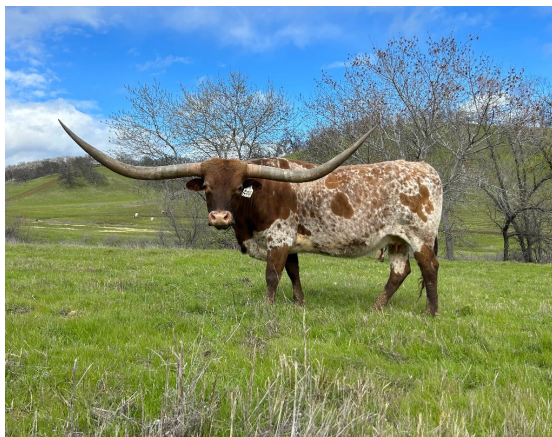

BOLEN LONGHORNS

LUFKIN, TEXAS

RUBY SWAG BAG BCB

Date of Birth: 12/09/2015
Registration 1: CI300570*
Breeder: Brent & Cindy Bolen
Owner: Siller Land & Longhorns, LLC

Courtesy of Siller Land and Longhorns

Ruby Swag Bag is sired by Swagger BCB. She measures over 80" ttt and is still growing.