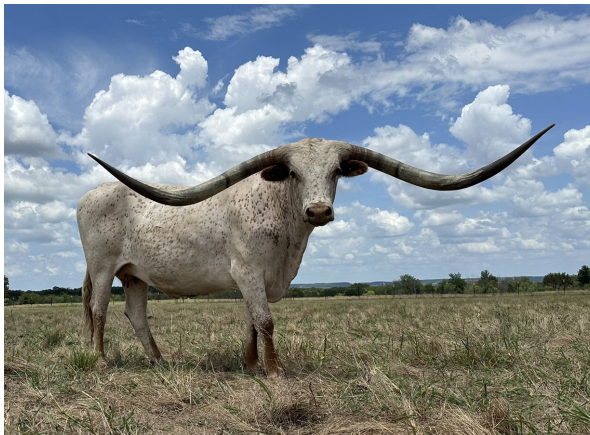

BOLEN LONGHORNS

LUFKIN, TEXAS

JUNGLE ANNIE BCB

Date of Birth: 09/25/2015
Registration 1: CI300586*
Sale Price: \$
Breeder: Brent & Cindy Bolen
Owner: BUXTON LONGHORNS

Courtesy of Buxton Longhorns

Jungle Annie is the biggest Tip to Tip daughter of Bwana Chex. Bwana is a full brother to BL Swahili, the queen of the Loomis program. On her dam's side of this pedigree, you will find Bandara Chex, who's the sire to Fifty-Fifty. His dam is Poco Lady BL, who's also the dam of Lady Monika BL. Jungle Annie's maternal granddam.