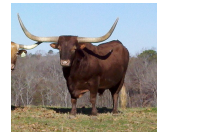

BOLEN LONGHORNS

LUFKIN, TEXAS

JUNGLE ANNIE BCB

Date of Birth: 09/25/2015
Registration 1: CI300586*
Sale Price: \$
Breeder: Brent & Cindy Bolen
Owner: BUXTON LONGHORNS

Courtesy of Buxton Longhorns

Jungle Annie is the biggest Tip to Tip daughter of Bwana Chex. Bwana is a full brother to BL Swahili, the queen of the Loomis program. On her dam's side of this pedigree, you will find Bandara Chex, who's the sire to Fifty-Fifty. His dam is Poco Lady BL, who's also the dam of Lady Monika BL. Jungle Annie's maternal granddam.

WS JAMAKIZM

SHINING VICTORY

PEACEMAKER 44

NIGHT SAFARI BL833

PEACEMAKER 44

POCO LADY BL

WATSON 167

COOPER'S LITTLE LAMB