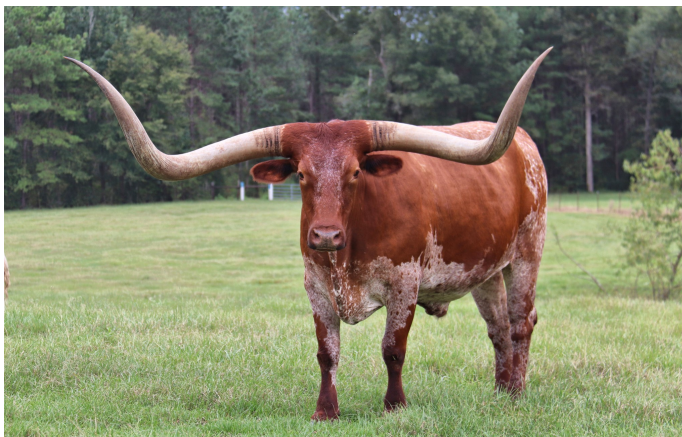

BOLEN LONGHORNS

LUFKIN, TEXAS

CANDY MAN BCB 23/1

Date of Birth: 04/17/2011
Registration 1: SI63011
Breeder: Brent & Cindy Bolen
Owner: Ellie Bolen

Courtesy of Bolen Longhorns

Our daughter's show steer. 17 Class Championships and 9 Grand Champion titles!

TTT: 80.0000 on 09/25/2015

CANDY MAN BCB 23/1

BOOMERANG C P

OVERLORD C P

INDIAN GIRL 636

WATSON 167

FANCY WORK

EMPEROR