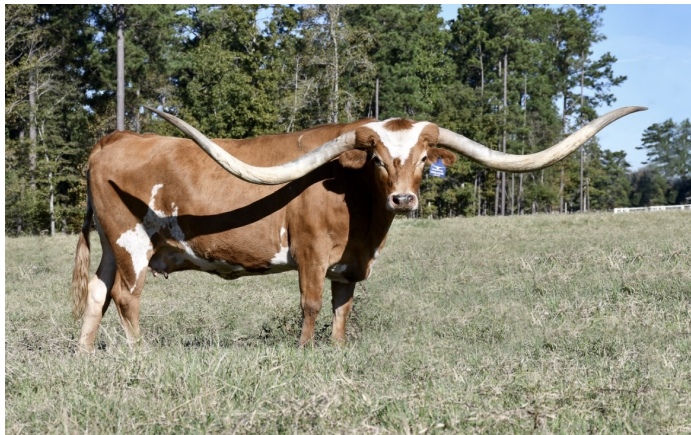

BOLEN LONGHORNS

LUFKIN, TEXAS

Courtesy of Ryan Culpepper

LEADING LADY BCB

Date of Birth: 09/27/2012
Registration 1: CI285474*
Registration 2: 267746
Breeder: Brent & Cindy Bolen
Owner: Austin Rohr

Leading Lady comes from 2 of the best maternal lines in the Bolen's herd. She can produce both females and sires. It's hard to find a cow that can give you both. No holes in the elite cow. Oh yeah, she measures 95" tip to tip!! Bred to Justify!

Total Horn: 107.3750 on 09/30/2017
TTT: 99.7500 on 09/22/2024

LEADING LADY BCB

RING LEADER BCB

WHISTLING BANDITA BCB

WORKING MAN CHEX

RINGA DINGER

BANDERA CHEX

WHISTLE ME DIXIE BCB