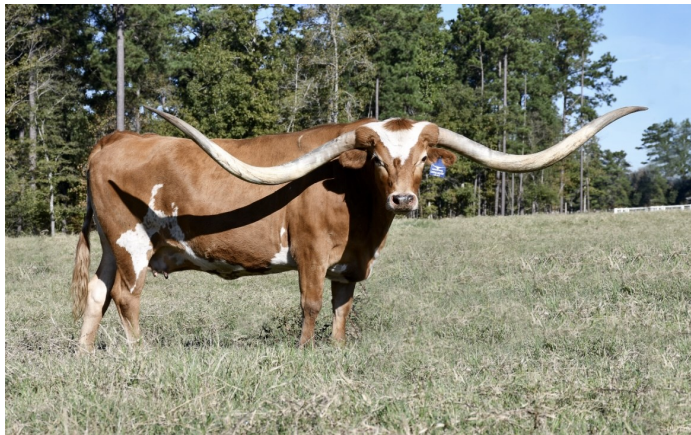

BOLEN LONGHORNS

LUFKIN, TEXAS

Courtesy of Ryan Culpepper

LEADING LADY BCB

Date of Birth: 09/27/2012
Registration 1: C1285474*
Registration 2: 267746
Breeder: Brent & Cindy Bolen
Owner: Austin Rohr

Leading Lady comes from 2 of the best maternal lines in the Bolen's herd. She can produce both females and sires. It's hard to find a cow that can give you both. No holes in the elite cow. Oh yeah, she measures 95" tip to tip!! Bred to Justify!

Total Horn: 107.3750 on 09/30/2017
TTT: 99.7500 on 09/22/2024

LEADING LADY BCB

RING LEADER BCB

WHISTLING BANDITA BCB

WORKING MAN CHEX

RINGA DINGER

BANDERA CHEX

WHISTLE ME DIXIE BCB