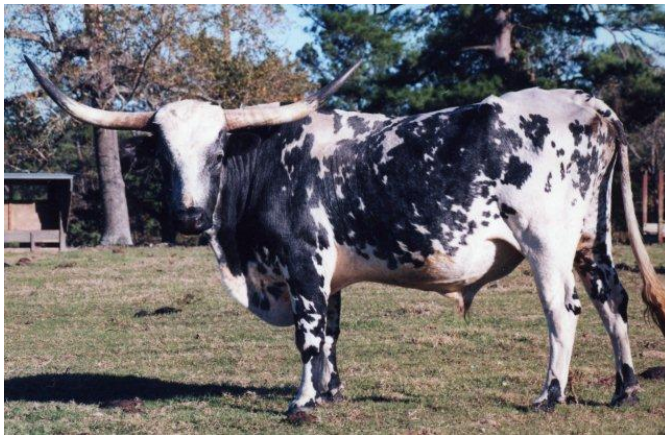

# BOLEN LONGHORNS

### REALITY CHECK

Date of Birth: 03/30/1995  
 Registration 1: 209873  
 Breeder: Susan Burton  
 Owner: Susan Burton

Courtesy of Bill Burton

Classic Reflection

WR 2277

Tri-W Legals Lollipop

PINON WHIP CREAM