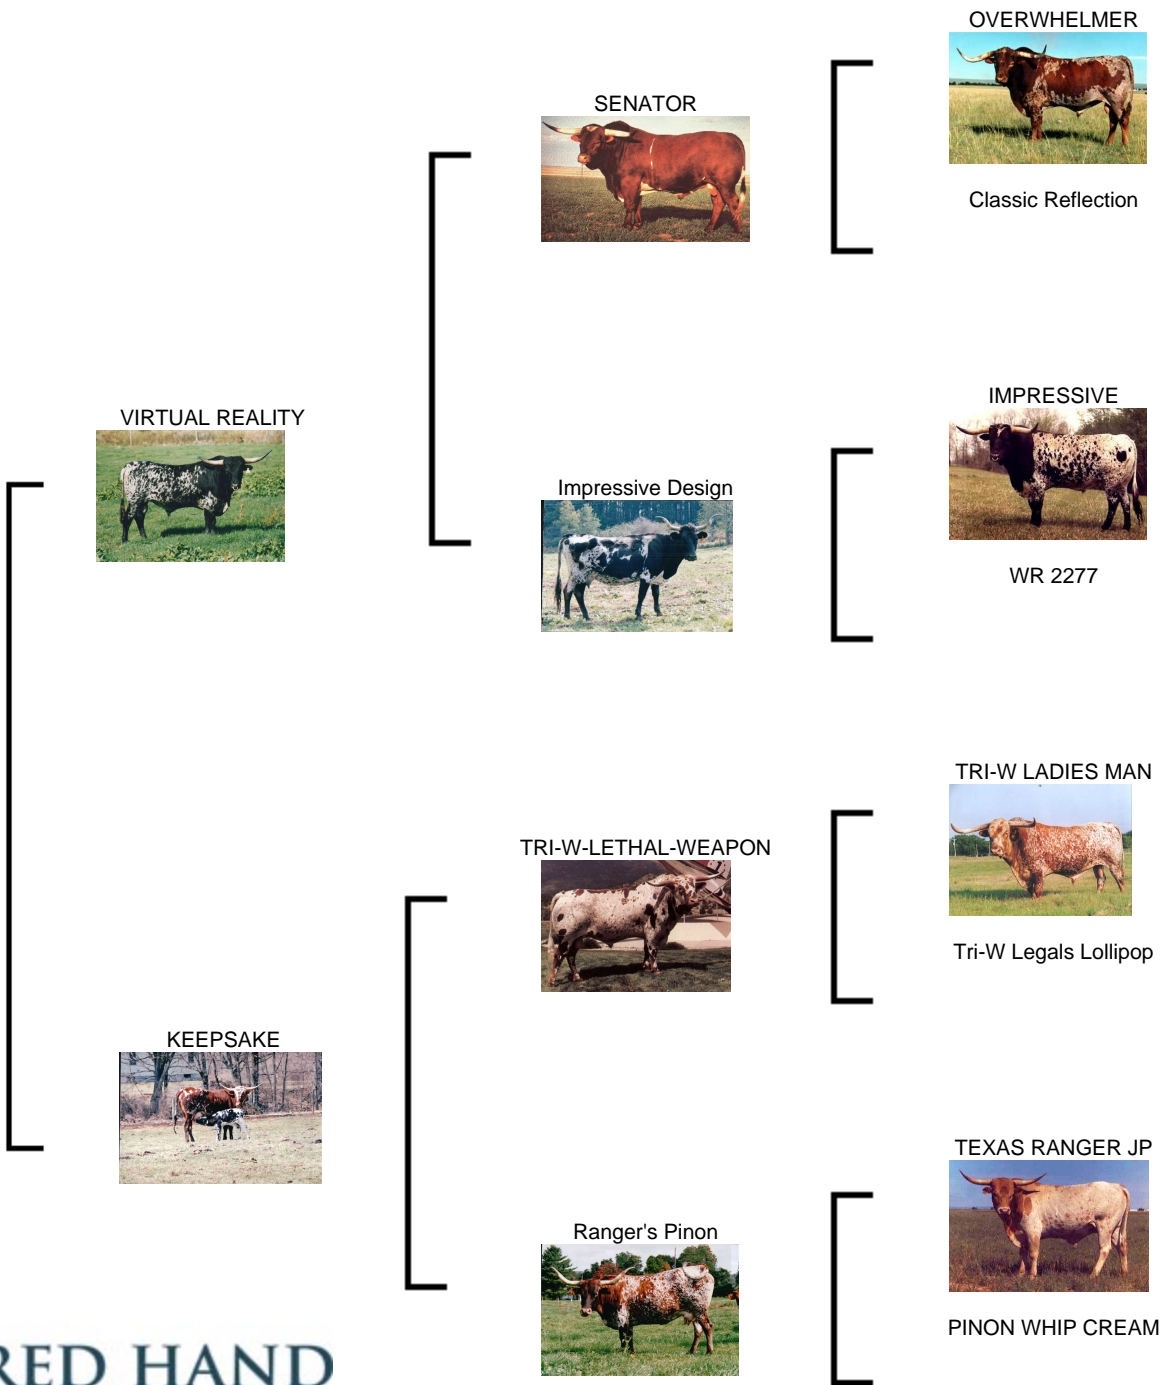

# BOLEN LONGHORNS

## LUFKIN, TEXAS

### REALITY CHECK

Date of Birth: 03/30/1995  
 Registration 1: 209873  
 Breeder: Susan Burton  
 Owner: Susan Burton

Courtesy of Bill Burton

Classic Reflection

WR 2277

Tri-W Legals Lollipop

PINON WHIP CREAM