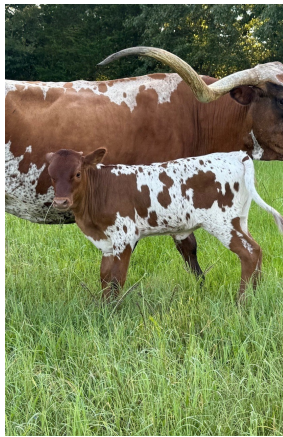

BOLEN LONGHORNS

LUFKIN, TEXAS

Courtesy of JHM Longhorns

JHM Lady Gracie

Date of Birth: 06/06/2024
Registration 1: CI349721
Breeder: Justin McNeece
Owner: Bolen Longhorns

Lady Gracie is a very colorful heifer out of a 90" ttt cow that has a lot of twist on the bottom side going back to Creole Dixie Lee. Her sire, High Stakes BCB, and over 85" ttt is an own son of Fifty Fifty that has produced really well for us. Looking forward to seeing this heifer grow.