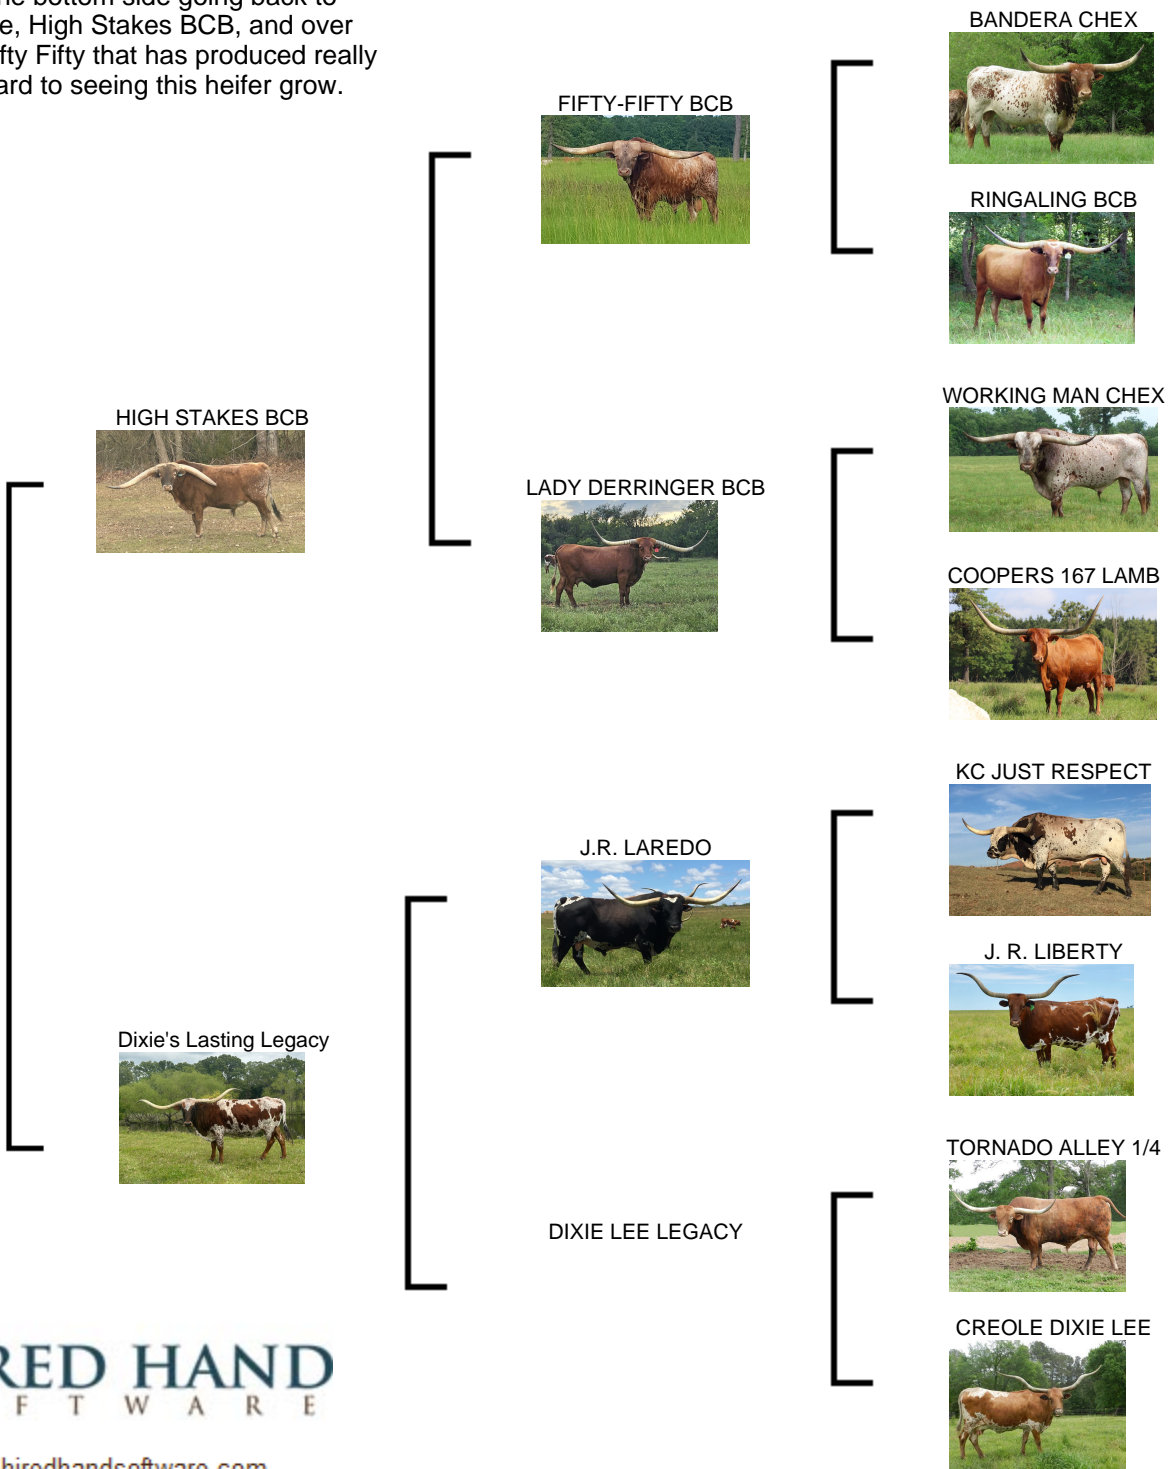

# BOLEN LONGHORNS

## LUFKIN, TEXAS

Courtesy of JHM Longhorns

### JHM Lady Gracie

**Date of Birth:** 06/06/2024  
**Registration 1:** CI349721  
**Breeder:** Justin McNeece  
**Owner:** Bolen Longhorns

Lady Gracie is a very colorful heifer out of a 90" ttt cow that has a lot of twist on the bottom side going back to Creole Dixie Lee. Her sire, High Stakes BCB, and over 85" ttt is an own son of Fifty Fifty that has produced really well for us. Looking forward to seeing this heifer grow.