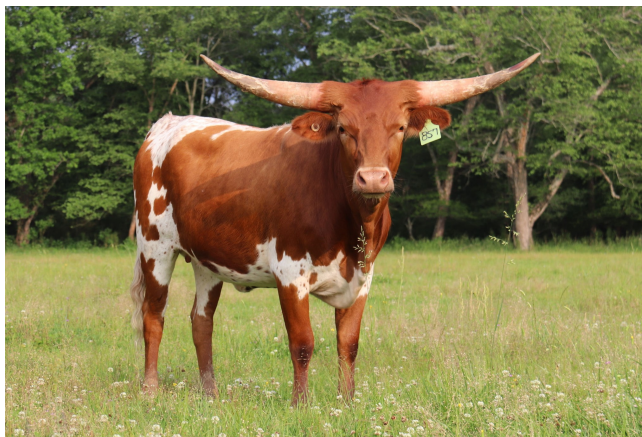

# BOLEN LONGHORNS

### TINSEL BCB

**Date of Birth:** 11/17/2021  
**Registration 1:** CI342125  
**Breeder:** Brent & Cindy Bolen  
**Owner:** Joseph Marchant

Courtesy of Bolen Longhorns

Tinsel's dam is a maternal sister to Fifty-Fifty BCB. Her dam is sired by Watson 167 which adds that awesome milking ability that we all need. Tinsel's sire is a son out of the beautiful BL Lady Grate 982 which brings in the Poco Lady BL line. She measures 44 1/2" tt at 17 months.