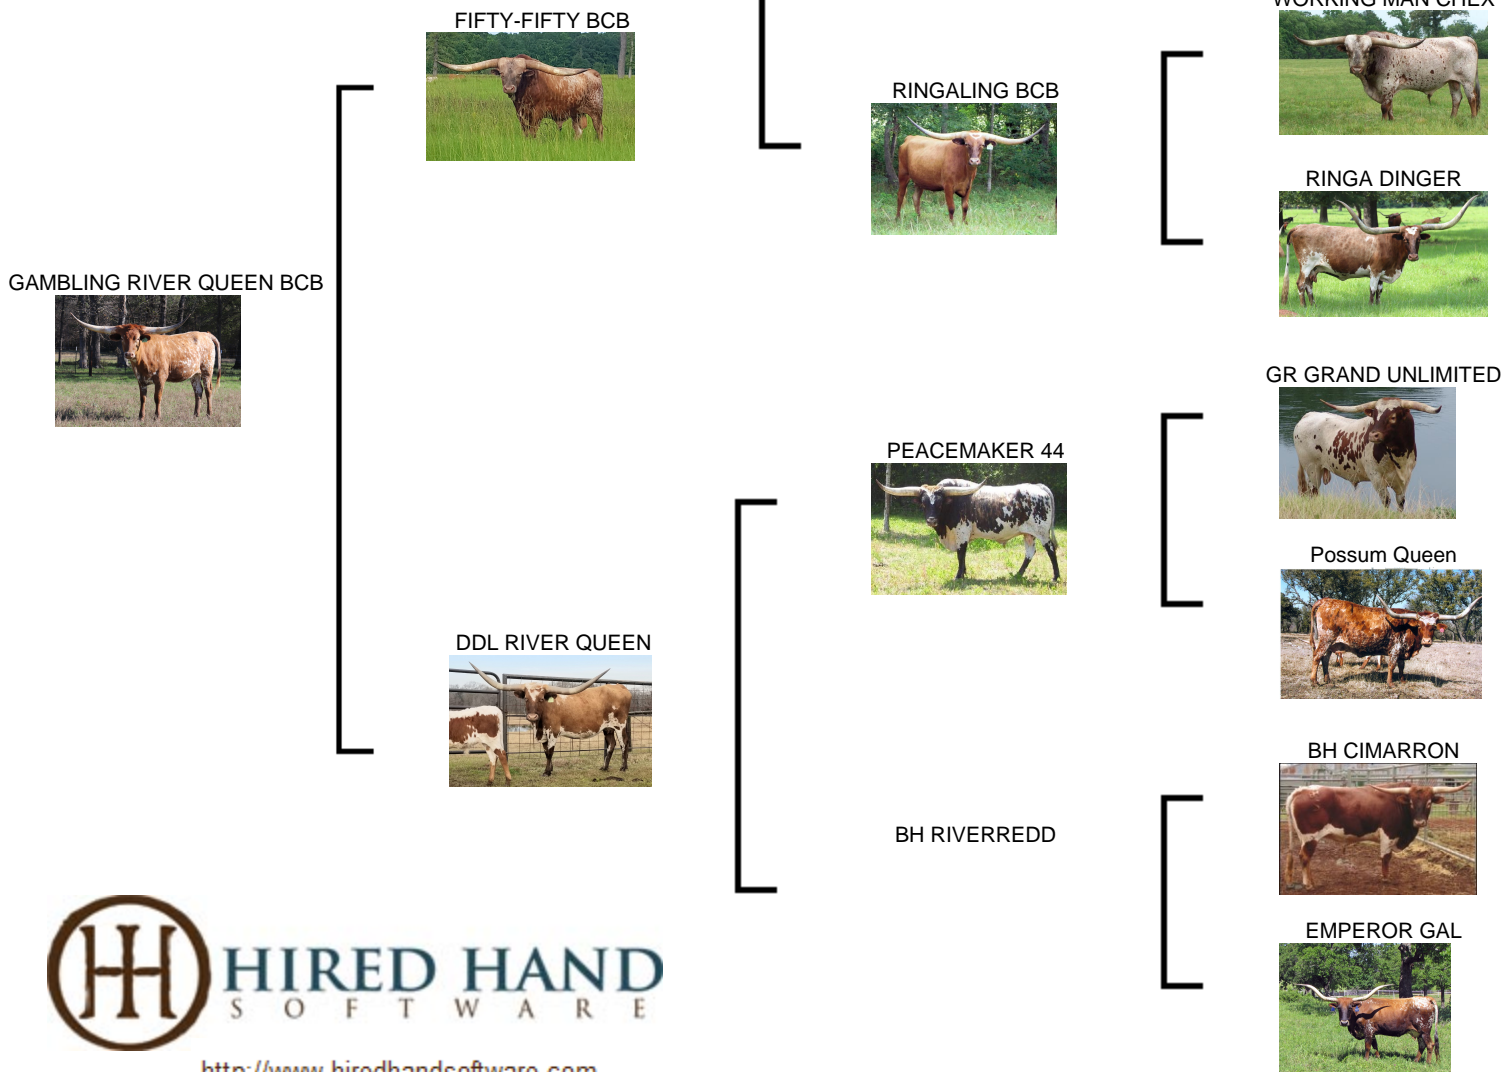

<http://www.hiredhandsoftware.com>