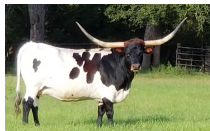

BOLEN LONGHORNS

LUFKIN, TEXAS

SWAGGER'S DELUGE BCB

Date of Birth: 12/05/2021
Registration 1: CI342130
Breeder: Bolen Longhorn Ranch
Owner: Pam Kinsel

Courtesy of Krazy Kolors Ranch

We love the coloring on this heifer! She has dark brindle patches on bright white. This heifer has all the makings to be a good producer in the longhorn industry. She measured 45" ttt at 16 months

Total Horn: 64.2500 on 07/28/2023
TTT: 52.5000 on 07/28/2023
Composite: 116.7500 on 07/28/2023

SWAGGER'S DELUGE BCB

SWAGGER BCB

RFR DELUGE'S GIRL

JP RIO GRANDE

RINGA DINGER

RRR JAGGED EDGE 616

585 DELUGE