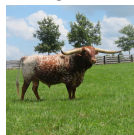

BOLEN LONGHORNS

LUFKIN, TEXAS

COUNTRY ROSE CDC

Date of Birth: 06/28/2018
Registration 1: CI322004
Sale Price: \$
Breeder: Circle Double C Ranch
Owner: Keith Davis

Courtesy of Bolen Longhorns

Country Rose CDC is a good mama, she breeds back consistently and gives it all to her calves. Her horns have started their roll backwards and her tricolored spots are coming in. Her dam, a HR Slam's Rose daughter, measures in at 95.5" TTT. Country Rose CDC is bred to Swagger BCB to bring JP Rio Grande up front again and add a little Ringa Dinger

Total Horn: 75.5000 on 07/28/2023
TTT: 70.2500 on 07/28/2023
Composite: 145.7500 on 07/28/2023

COUNTRY ROSE CDC

COUNTRY CHEX 93

ROSE BLOSSUM

GRAND COUNTRY QUEEN
PC250

HOT PLAYBOY

HOT SPOTS 7

JP GRAND ANNE